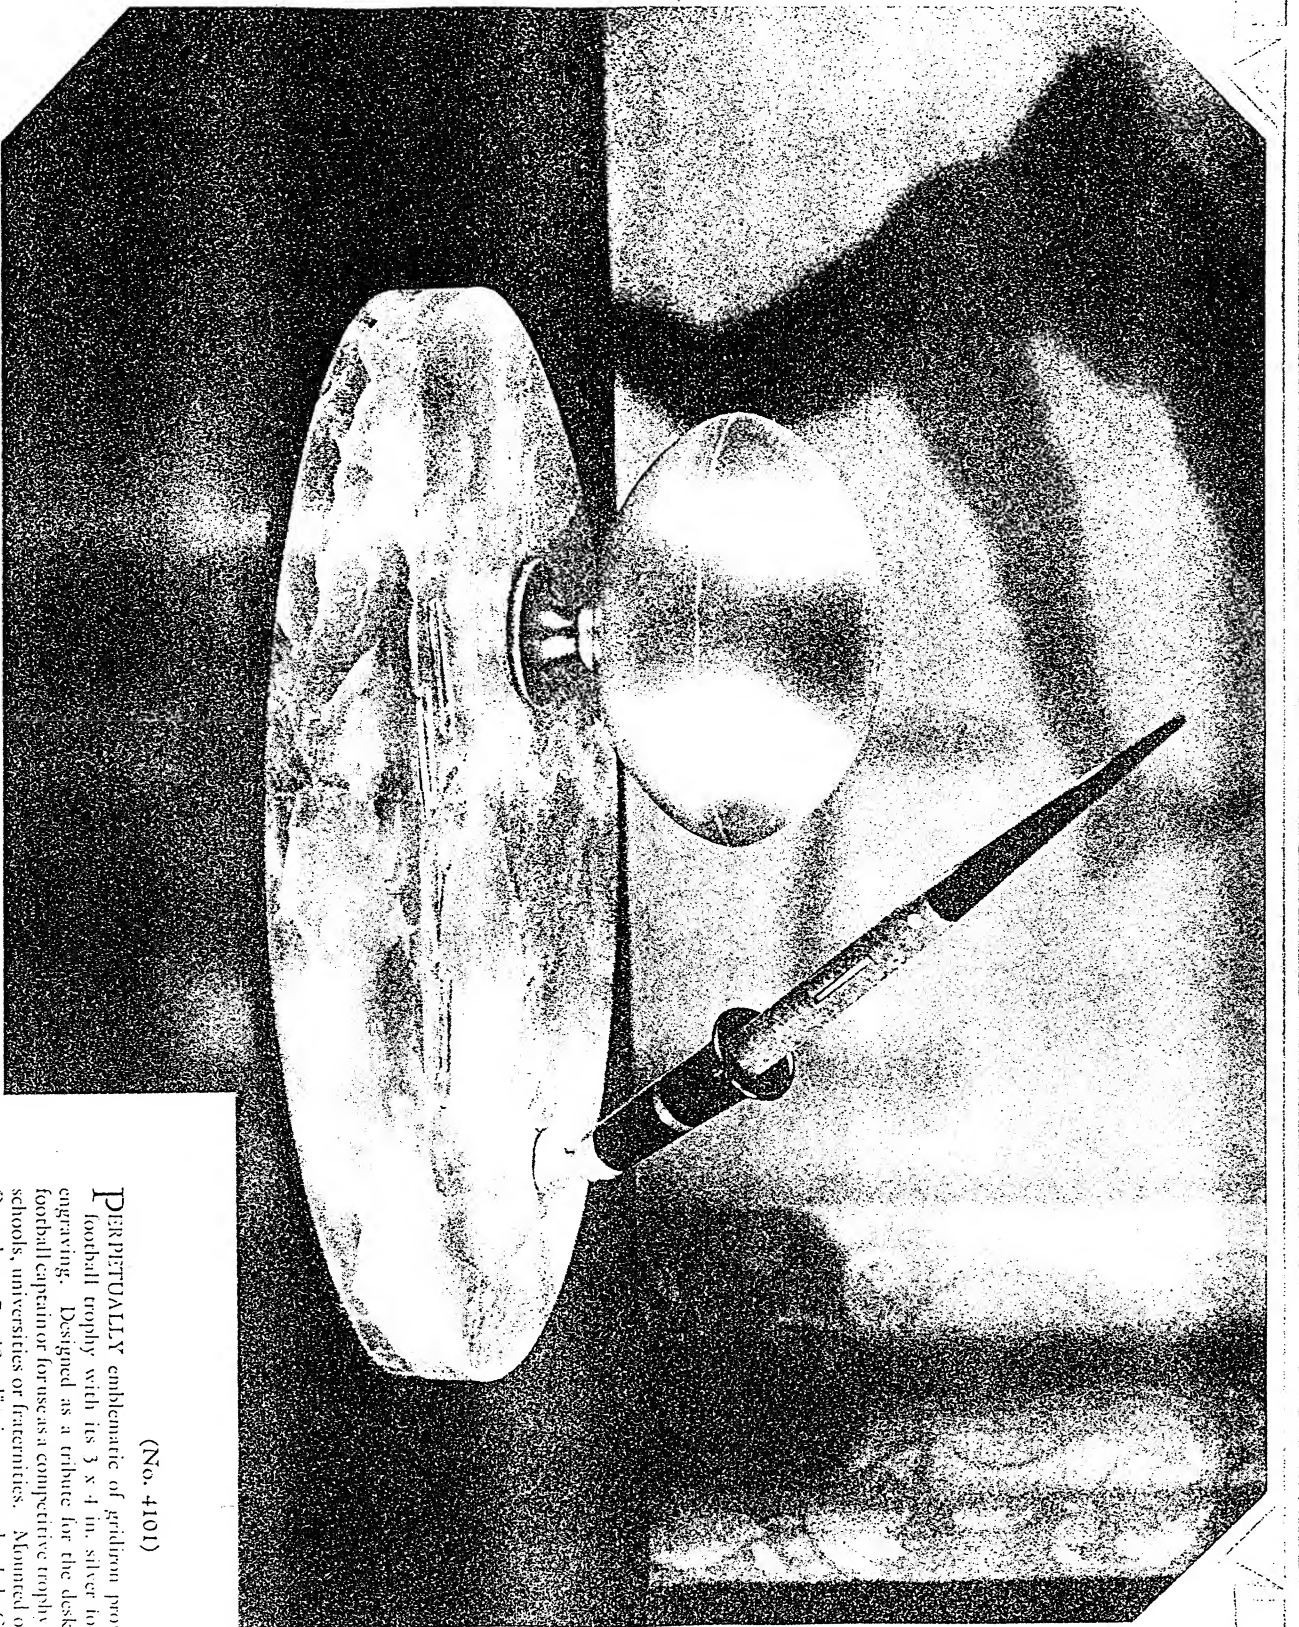

(No. 4101)

PERPTUALLY emblematic of gradiron prowess, this effective football trophy with its 3 x 4 in. silver football, suitable for engraving. Designed as a tribute for the desk of the graduating football captain or for use as a competitive trophy between rival high schools, universities or fraternities. Mounted on a Green Brazilian Onyx base, 7 x 10 x 1¹/₁₆ in., grooved. Jade Green Lifetime Desk Fountain-pen, black receptacle with gold band.

Silver, List price $50